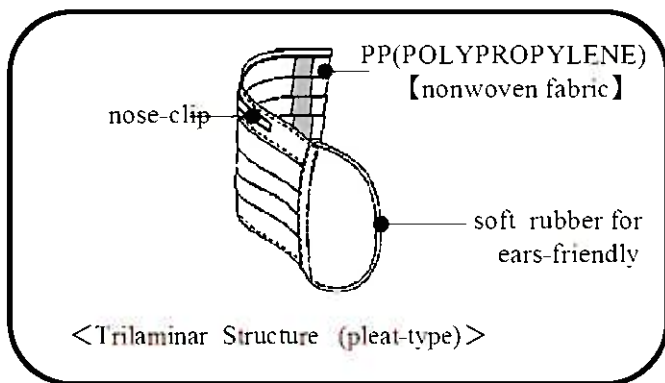

Surgical Mask for children

2Sサイズ

FEATURES

- Trilaminar Structure (pleat-type)
- Bacterial Filtration Efficiency (BFE) over 98.0%
- Good-fit

Size	
2S (BFE98%)	50 sheets / box
3S (BFE98%)	50 sheets / box